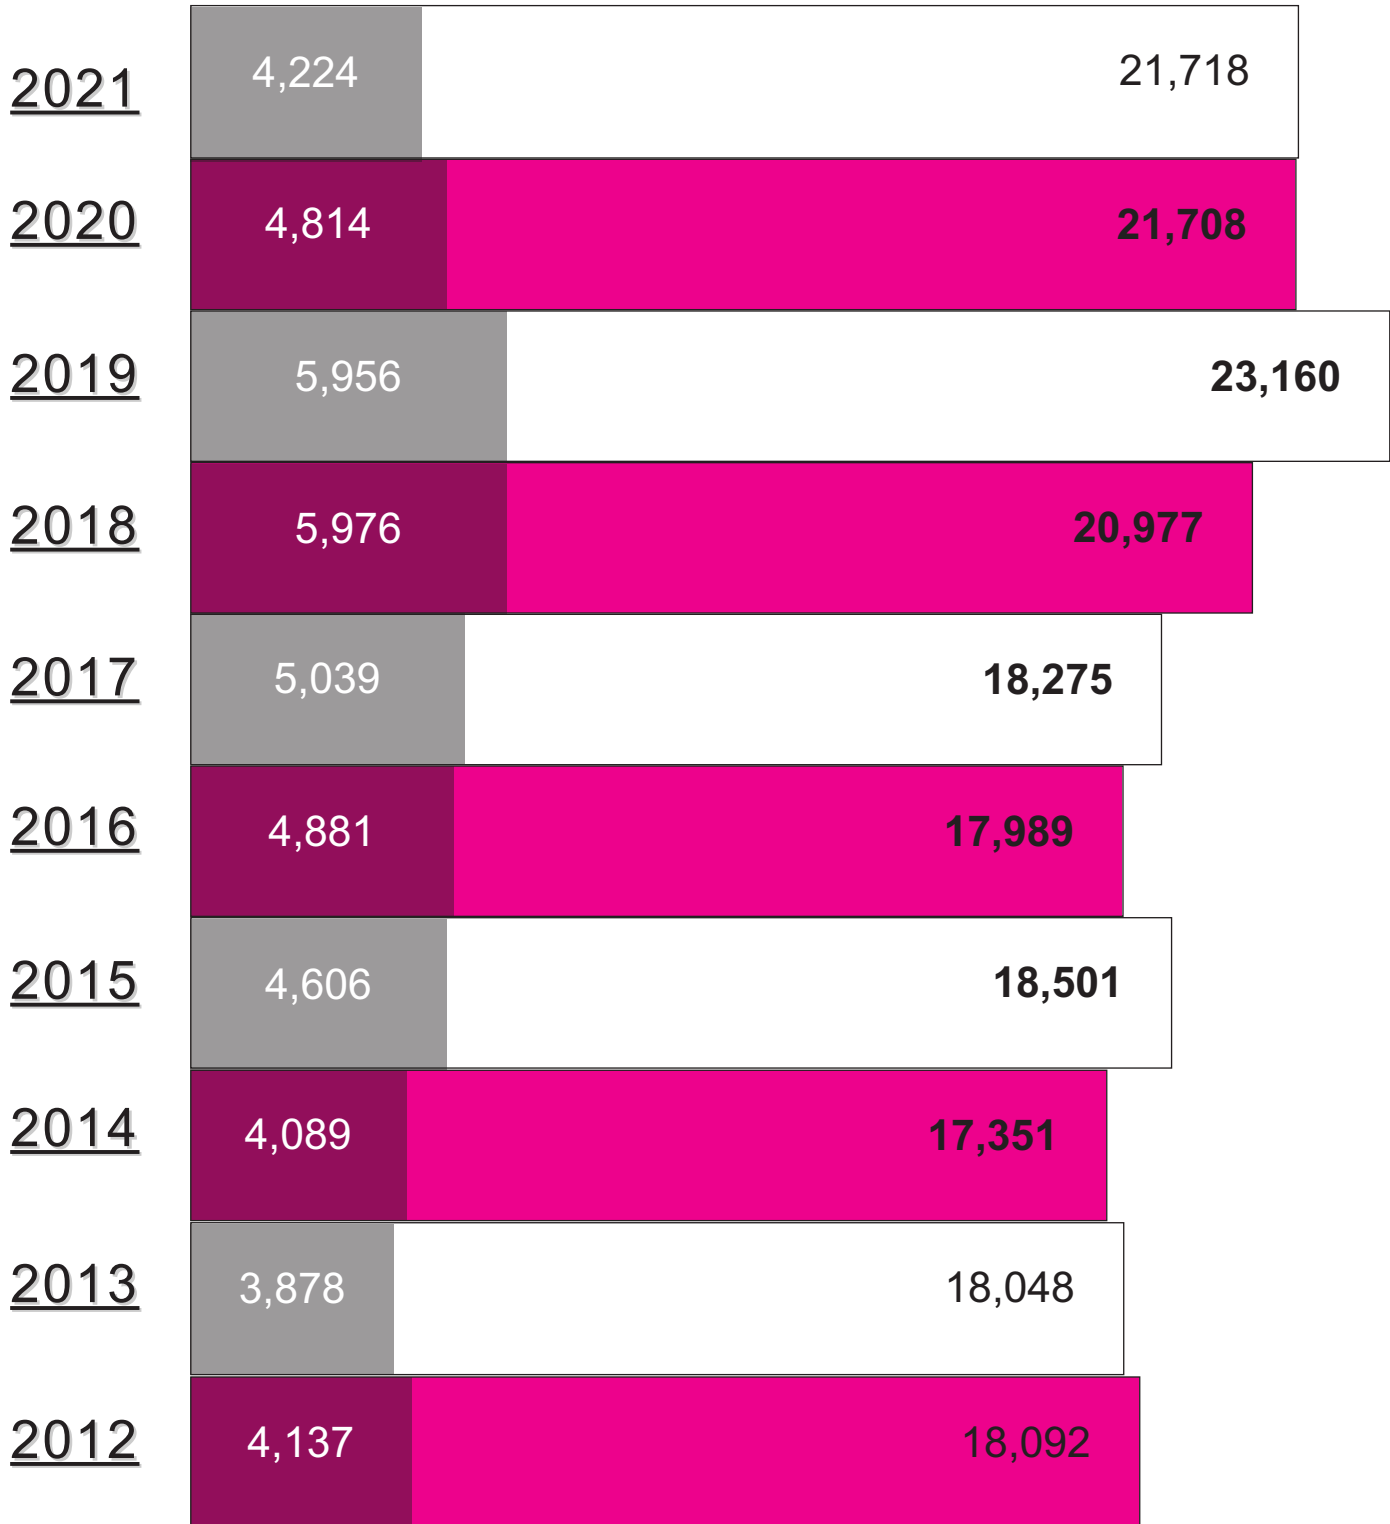

Rape in Illinois

2012-2021

Number of reports of rape to law enforcement vs. number of survivors assisted by local rape crisis centers

* Statistics via the Illinois State Police Uniform Crime Reports and the Illinois Criminal Justice Information Authority's InfoNet Data system.